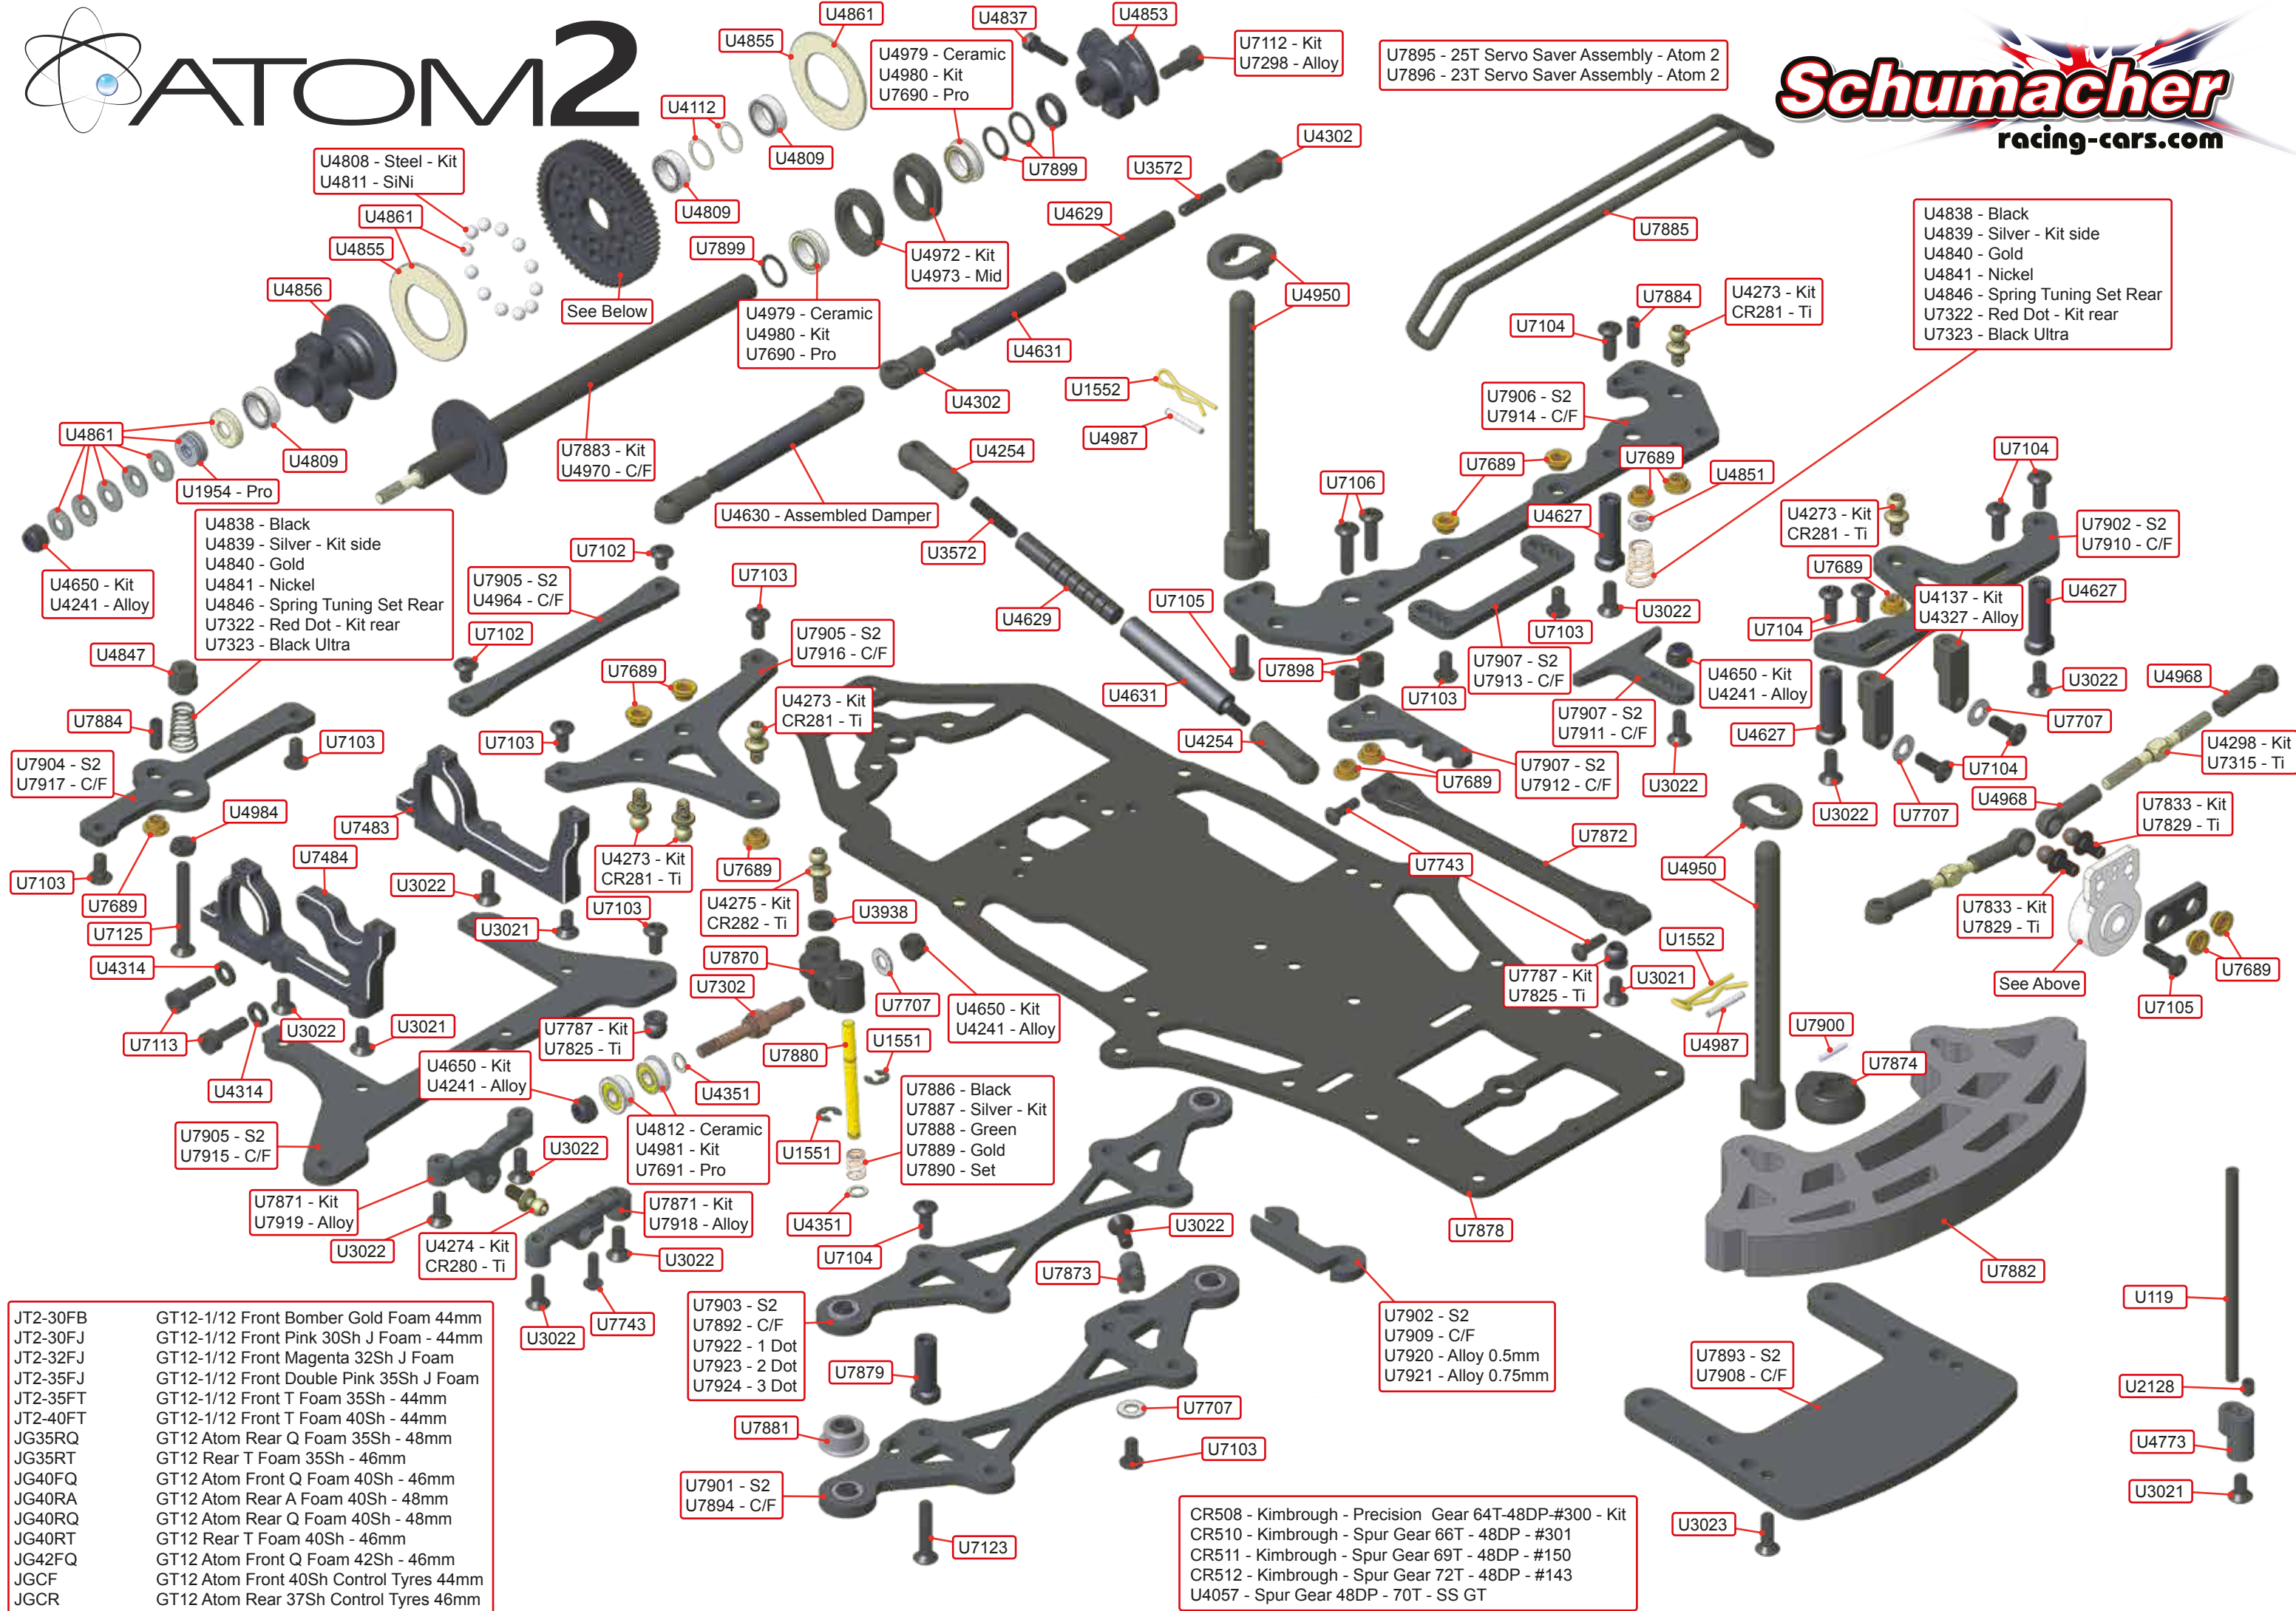

ATOM2

- JT2-30FB
- JT2-30FJ
- JT2-32FJ
- JT2-35FJ
- JT2-35FT
- JT2-40FT
- JG35RQ
- JG35RT
- JG40FQ
- JG40RA
- JG40RQ
- JG40RT
- JG42FQ
- JGCF
- JGCR

- GT12-1/12 Front Bomber Gold Foam 44mm
- GT12-1/12 Front Pink 30Sh J Foam - 44mm
- GT12-1/12 Front Magenta 32Sh J Foam
- GT12-1/12 Front Double Pink 35Sh J Foam
- GT12-1/12 Front T Foam 35Sh - 44mm
- GT12-1/12 Front T Foam 40Sh - 44mm
- GT12 Atom Rear Q Foam 35Sh - 48mm
- GT12 Rear T Foam 35Sh - 46mm
- GT12 Atom Front Q Foam 40Sh - 46mm
- GT12 Atom Rear A Foam 40Sh - 48mm
- GT12 Atom Rear Q Foam 40Sh - 48mm
- GT12 Rear T Foam 40Sh - 46mm
- GT12 Atom Front Q Foam 42Sh - 46mm
- GT12 Atom Front 40Sh Control Tyres 44mm
- GT12 Atom Rear 37Sh Control Tyres 46mm

- U7903 - S2
- U7892 - C/F
- U7922 - 1 Dot
- U7923 - 2 Dot
- U7924 - 3 Dot

- U7901 - S2
- U7894 - C/F

- CR508 - Kimbrough - Precision Gear 64T-48DP-#300 - Kit
- CR510 - Kimbrough - Spur Gear 66T - 48DP - #301
- CR511 - Kimbrough - Spur Gear 69T - 48DP - #150
- CR512 - Kimbrough - Spur Gear 72T - 48DP - #143
- U4057 - Spur Gear 48DP - 70T - SS GT

- U4838 - Black
- U4839 - Silver - Kit side
- U4840 - Gold
- U4841 - Nickel
- U4846 - Spring Tuning Set Rear
- U7322 - Red Dot - Kit rear
- U7323 - Black Ultra

- U119
- U2128
- U4773
- U3021

- U7895 - 25T Servo Saver Assembly - Atom 2
- U7896 - 23T Servo Saver Assembly - Atom 2

- U7893 - S2
- U7908 - C/F

- U7901 - S2
- U7894 - C/F

- CR508 - Kimbrough - Precision Gear 64T-48DP-#300 - Kit
- CR510 - Kimbrough - Spur Gear 66T - 48DP - #301
- CR511 - Kimbrough - Spur Gear 69T - 48DP - #150
- CR512 - Kimbrough - Spur Gear 72T - 48DP - #143
- U4057 - Spur Gear 48DP - 70T - SS GT