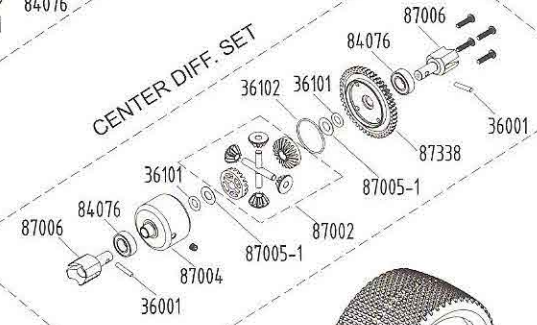

HYPER TRUCK

NO. 90055
FRONT SHOCK COMPLETE SET

FRONT/REAR DIFF. SET

CENTER DIFF. SET

NO. 90056
REAR SHOCK COMPLETE SET