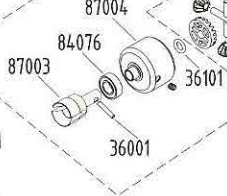

HYPER TRUCK

NO. 90055
FRONT SHOCK COMPLETE SET

FRONT/REAR DIFF. SET

CENTER DIFF. SET

NO. 90056
REAR SHOCK COMPLETE SET