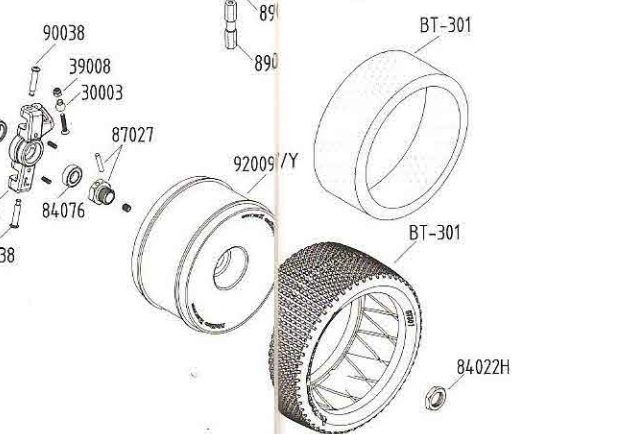

HYPER TRUCK

NO. 90055
FRONT SHOCK COMPLETE SET

FRONT/REAR DIFF. SET

CENTER DIFF. SET

NO. 90056
REAR SHOCK COMPLETE SET