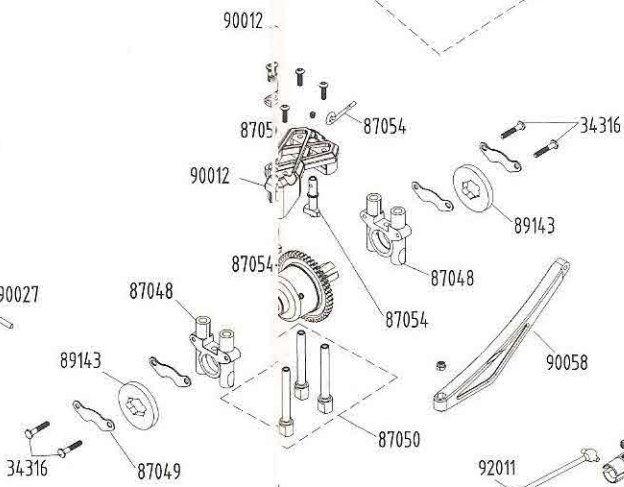

HYPER TRUCK

NO. 90055
FRONT SHOCK COMPLETE SET

FRONT/REAR DIFF. SET

CENTER DIFF. SET

NO. 90056
REAR SHOCK COMPLETE SET