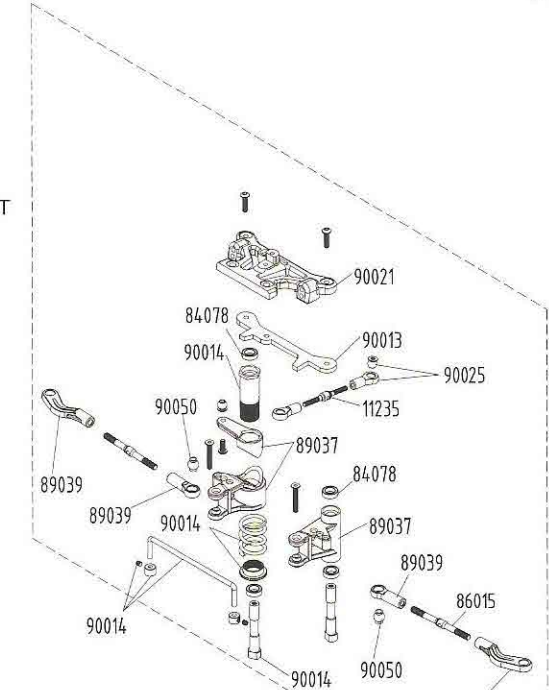

HYPER TRUCK

NO. 90055
FRONT SHOCK COMPLETE SET

FRONT/REAR DIFF. SET

CENTER DIFF. SET

NO. 90056
REAR SHOCK COMPLETE SET