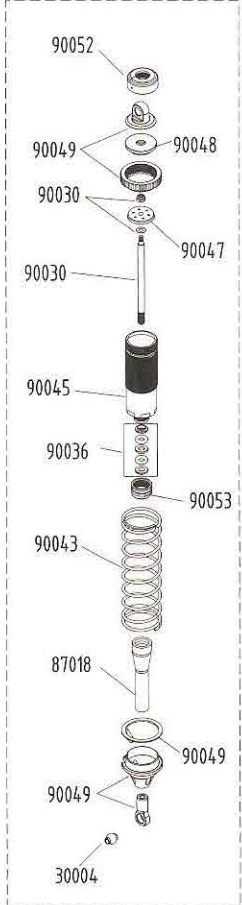

HYPER TRUCK

NO. 90055
FRONT SHOCK COMPLETE SET

FRONT/REAR DIFF. SET

CENTER DIFF. SET

NO. 90056
REAR SHOCK COMPLETE SET