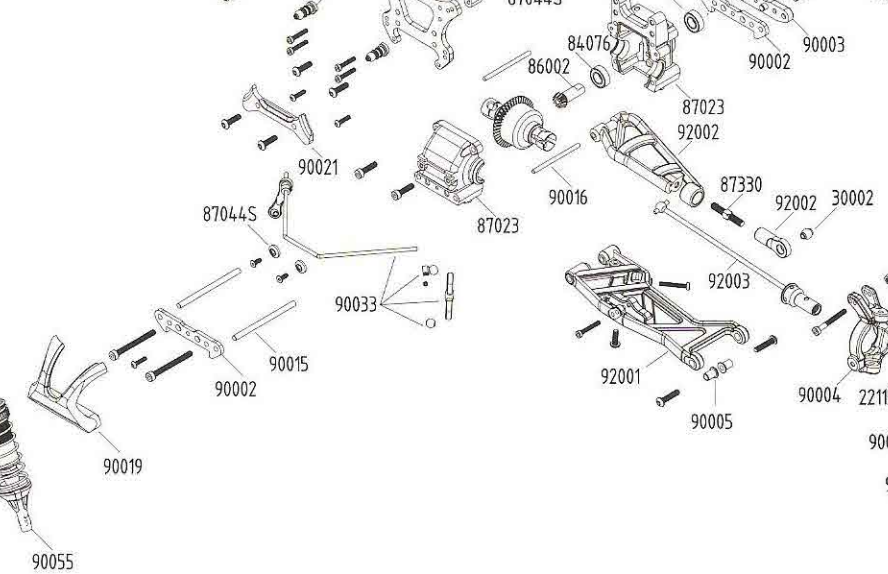

HYPER TRUCK

NO. 90055
FRONT SHOCK COMPLETE SET

FRONT/REAR DIFF. SET

CENTER DIFF. SET

NO. 90056
REAR SHOCK COMPLETE SET