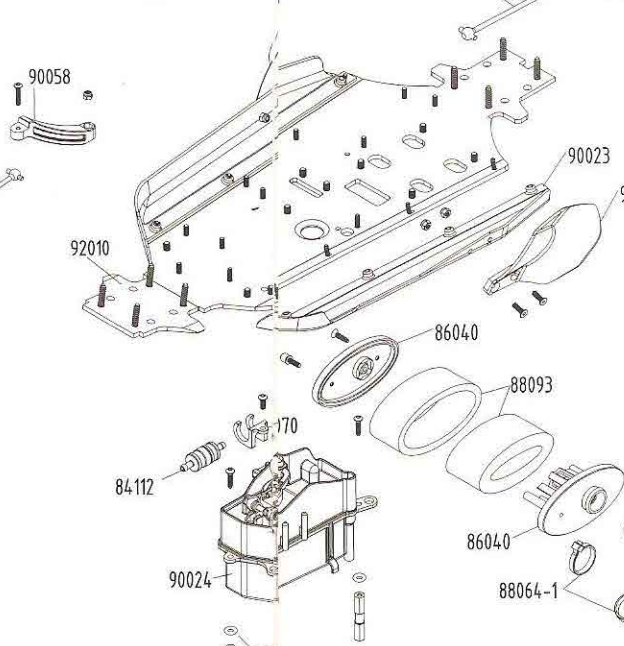

HYPER TRUCK

NO. 90055
FRONT SHOCK COMPLETE SET

FRONT/REAR DIFF. SET

CENTER DIFF. SET

NO. 90056
REAR SHOCK COMPLETE SET